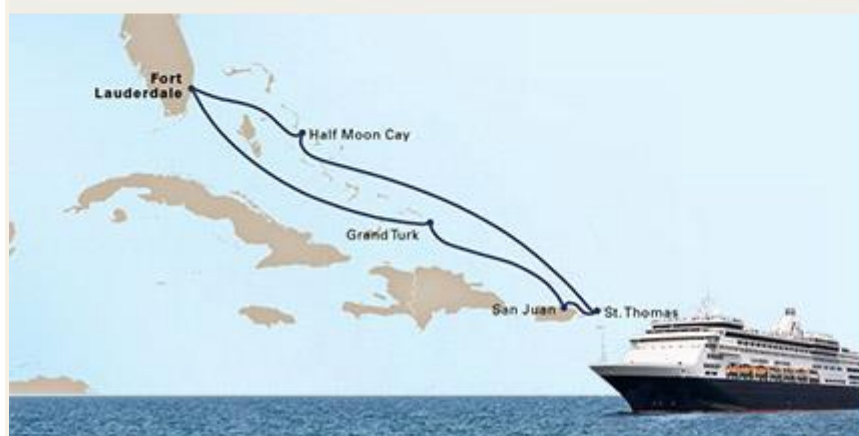

7-Night Glacier Discovery Southbound

INSIDE FROM
\$114* Per person / per night

Ship ms Noordam
Departs: Seward (Anchorage), Alaska
Arrives: Vancouver, B.C., CA

Depart Dates: May 19; Jun 2, 16, 30;
Jul 14, 28; Aug 11, 25; Sep 8, 2019

7-Night Viking Sagas

INSIDE FROM
\$171* Per person / per night

Ship ms Nieuw Statendam
Departs: Amsterdam, The Netherlands
Arrives: Amsterdam, The Netherlands

Depart Dates: May 5; Jun 2, 30; Jul 28;
Aug 18, 2019

7-Night Eastern Caribbean

INSIDE FROM
\$100* Per person / per night

Ship ms Nieuw Amsterdam
Departs: Fort Lauderdale, Florida, US
Arrives: Fort Lauderdale, Florida, US

Depart Dates: Oct 19; Nov 16; Dec 14, 2019;
Jan 4, 11; Feb 8, 2020

7-Night Canada & New England Discovery

INSIDE FROM
\$100* Per person / per night

Ship ms Zaandam
Departs: Montreal, Quebec, Canada
Arrives: Boston, Massachusetts, US

Depart Dates: May 4, 18; Jun 1, 15, 29;
Jul 13, 27; Aug 10, 24; Sep 7, 21, 2019