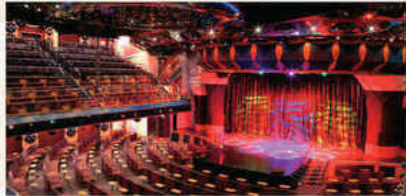

Starting Rates & Taxes (Per person)

	Inside	Ocean View	Balcony
Cabin Price	₹14,319	₹ 18,319	₹ 22,319
Port Taxes	₹ 8280	₹ 8280	₹ 8280
Gratuity	₹ 2460	₹ 2460	₹ 2460

3 PHUKET to SINGAPORE Nights

Departure Date - 20th December, 2018
Departure Ports : Phuket

Day 1 Phuket (Thailand)
Day 2 Penang (Malaysia)
Day 3 Klang (Malaysia)
Day 4 Singapore

Starting Rates & Taxes (Per person)

	Inside	Ocean View	Balcony
Cabin Price	₹14,319	₹ 18,319	₹ 22,319
Port Taxes	₹ 8280	₹ 8280	₹ 8280
Gratuity	₹ 2460	₹ 2460	₹ 2460